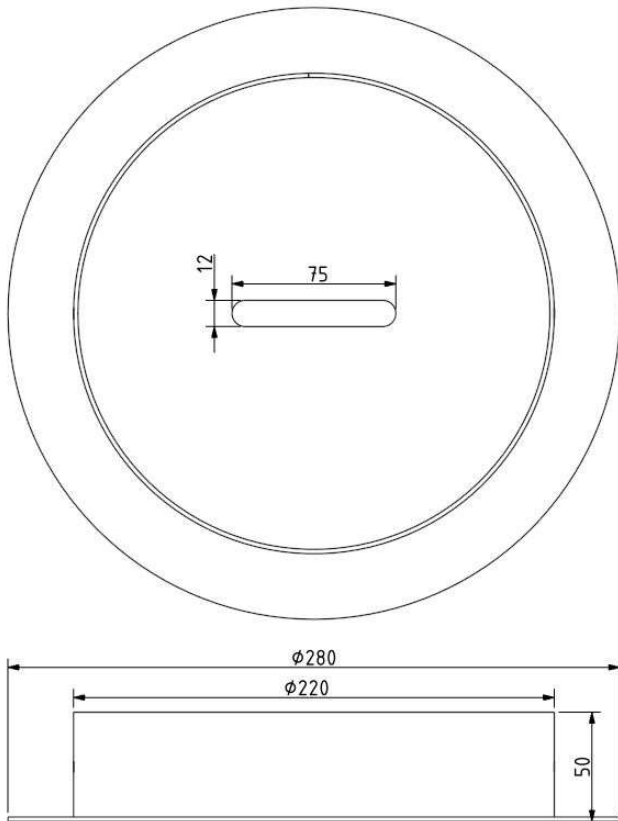

CEILING CANOPY

Dimensions \varnothing x w [in/mm]	11" x 2" / 280 x 50 mm
Weight [kg]	1.6 kg
Material	metal

Drawing

Canopy bracket

PRODUCT DETAILS

Glass Colour

Transparent glass	CGC23
Smoke grey - transparent glass	CGC516
Opaline - transparent glass	CGC38
Black - transparent glass	CGC601
Violet - transparent glass	CGC554