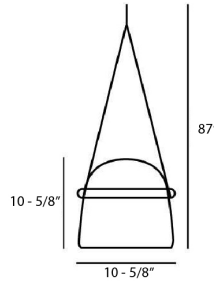

CERTIFICATES

Product ID: PC979

CONSTRUCTION SPECIFICATIONS

Weight:

Construction material:

Cord Length:

Mounting:

Environment:

Mona M

6 kg

Glass, metal, leather

2,200 mm

Ceiling

Indoor

ELECTRICAL SPECIFICATIONS

Input voltage [V]:

100 - 240 V

Frequency [Hz]:

50-60 Hz

Max. power [W]:

4.5 W

Coverage IP:

20

Socket:

non-user replaceable LED module

Light source:

-

Energy class:

A+

LED SOURCE - MONA XL

Type

LED module

Lamp wattage [W]

12.5 W

Input voltage [V]

24 VDC

Energy class

A+

Flux [lm]

915 lm

Light colour [K]

2700K

CRI

80+

Lifespan [h]

2,0000 hr

Dimmable

yes