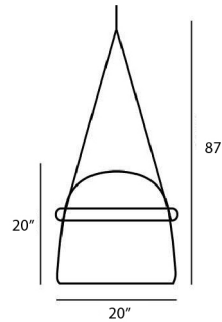

CERTIFICATES

Product ID: PC1030

Mona LX

15.5 kg
Glass, metal, leather
2,200 mm
Ceiling
Indoor

Product ID: PC938

Mona L

9 kg
Glass, metal, leather
2,200 mm
Ceiling
Indoor

CONSTRUCTION SPECIFICATIONS