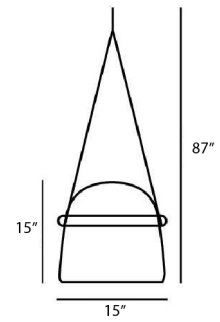

CERTIFICATES

Product ID: PC1030

Mona LX

15.5 kg
Glass, metal, leather
2,200 mm
Ceiling
Indoor

Product ID: PC938

Mona L

9 kg
Glass, metal, leather
2,200 mm
Ceiling
Indoor

CONSTRUCTION SPECIFICATIONS