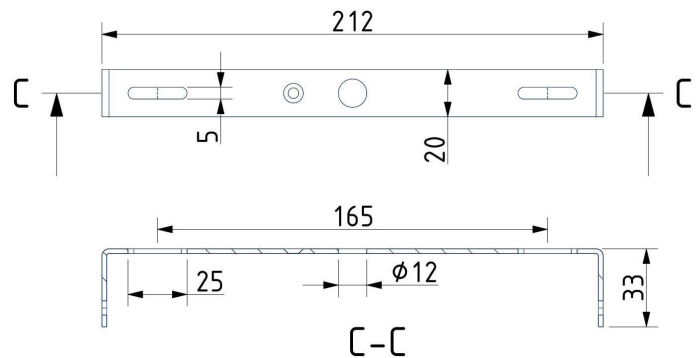

CEILING CANOPY

Dimensions \varnothing x w [in/mm]	11" x 2" / 280 x 50 mm
Weight [kg]	1.6 kg
Material	metal

Drawing

Canopy bracket

PRODUCT DETAILS

Glass Colour

Transparent glass	CGC23
Smoke grey - transparent glass	CGC516
Opaline - transparent glass	CGC38
Black - transparent glass	CGC601
Violet - transparent glass	CGC554